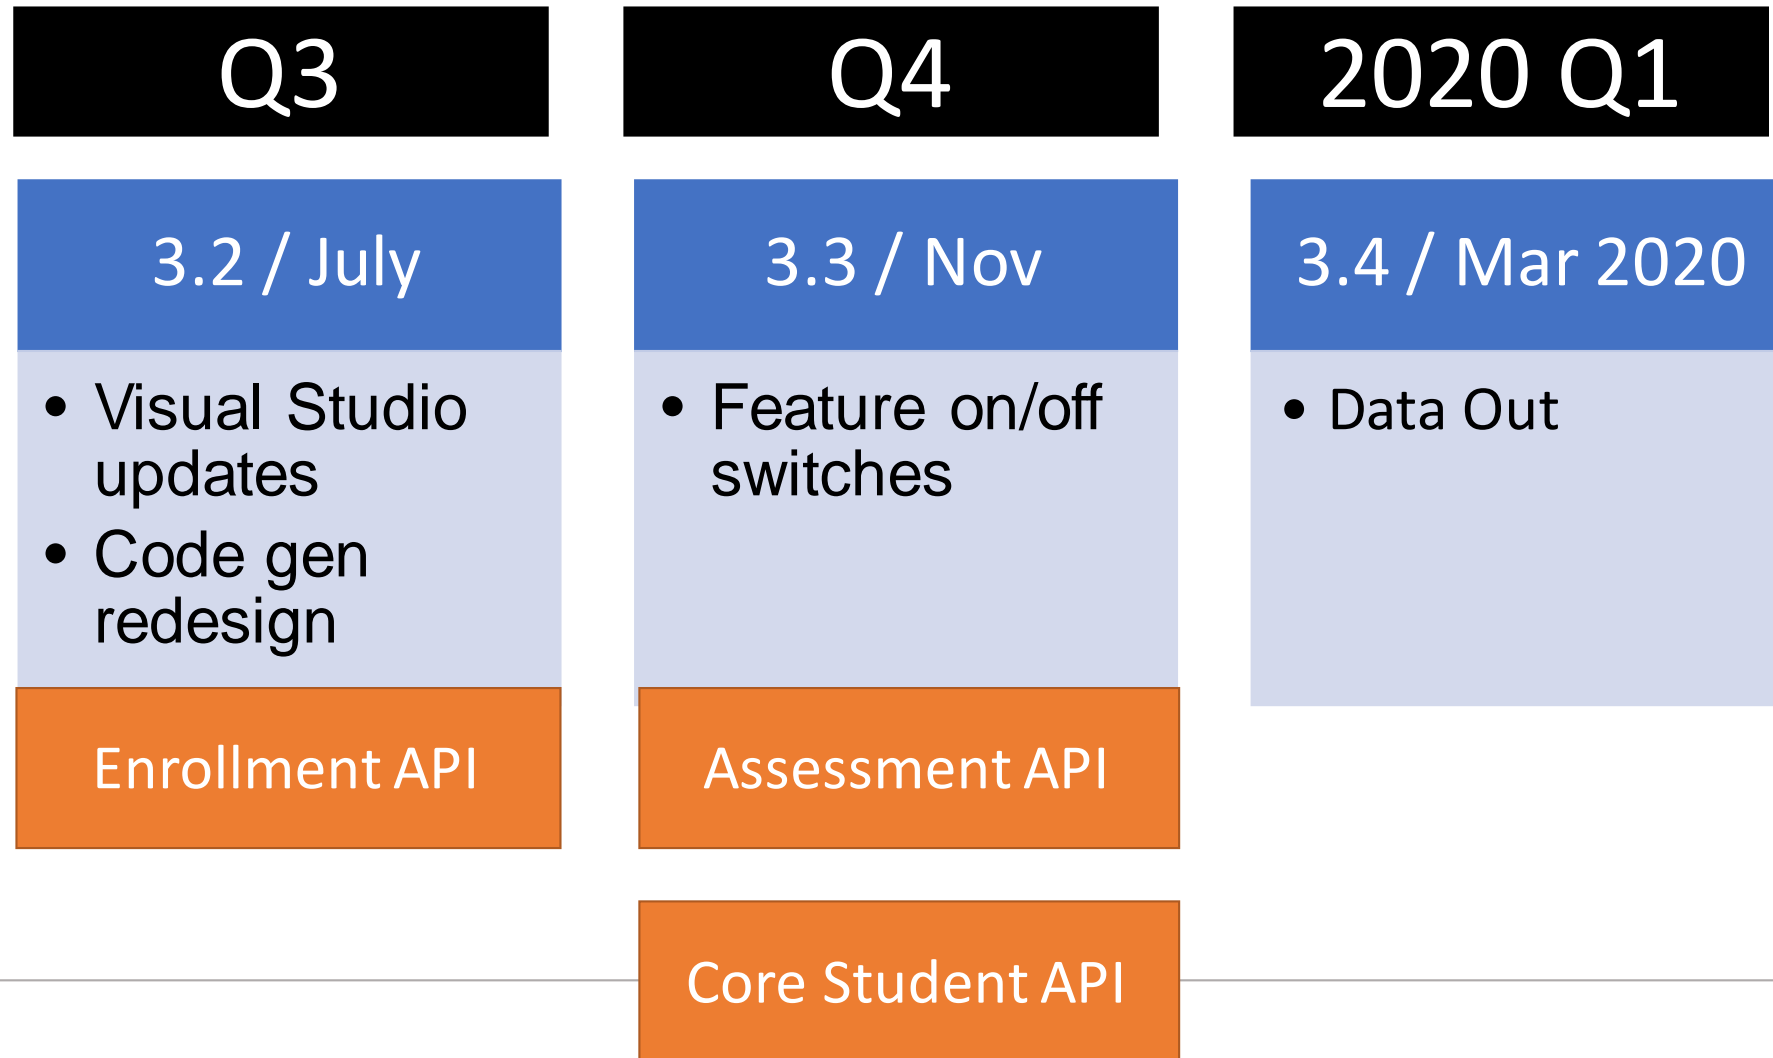

ODS/API Suite 3